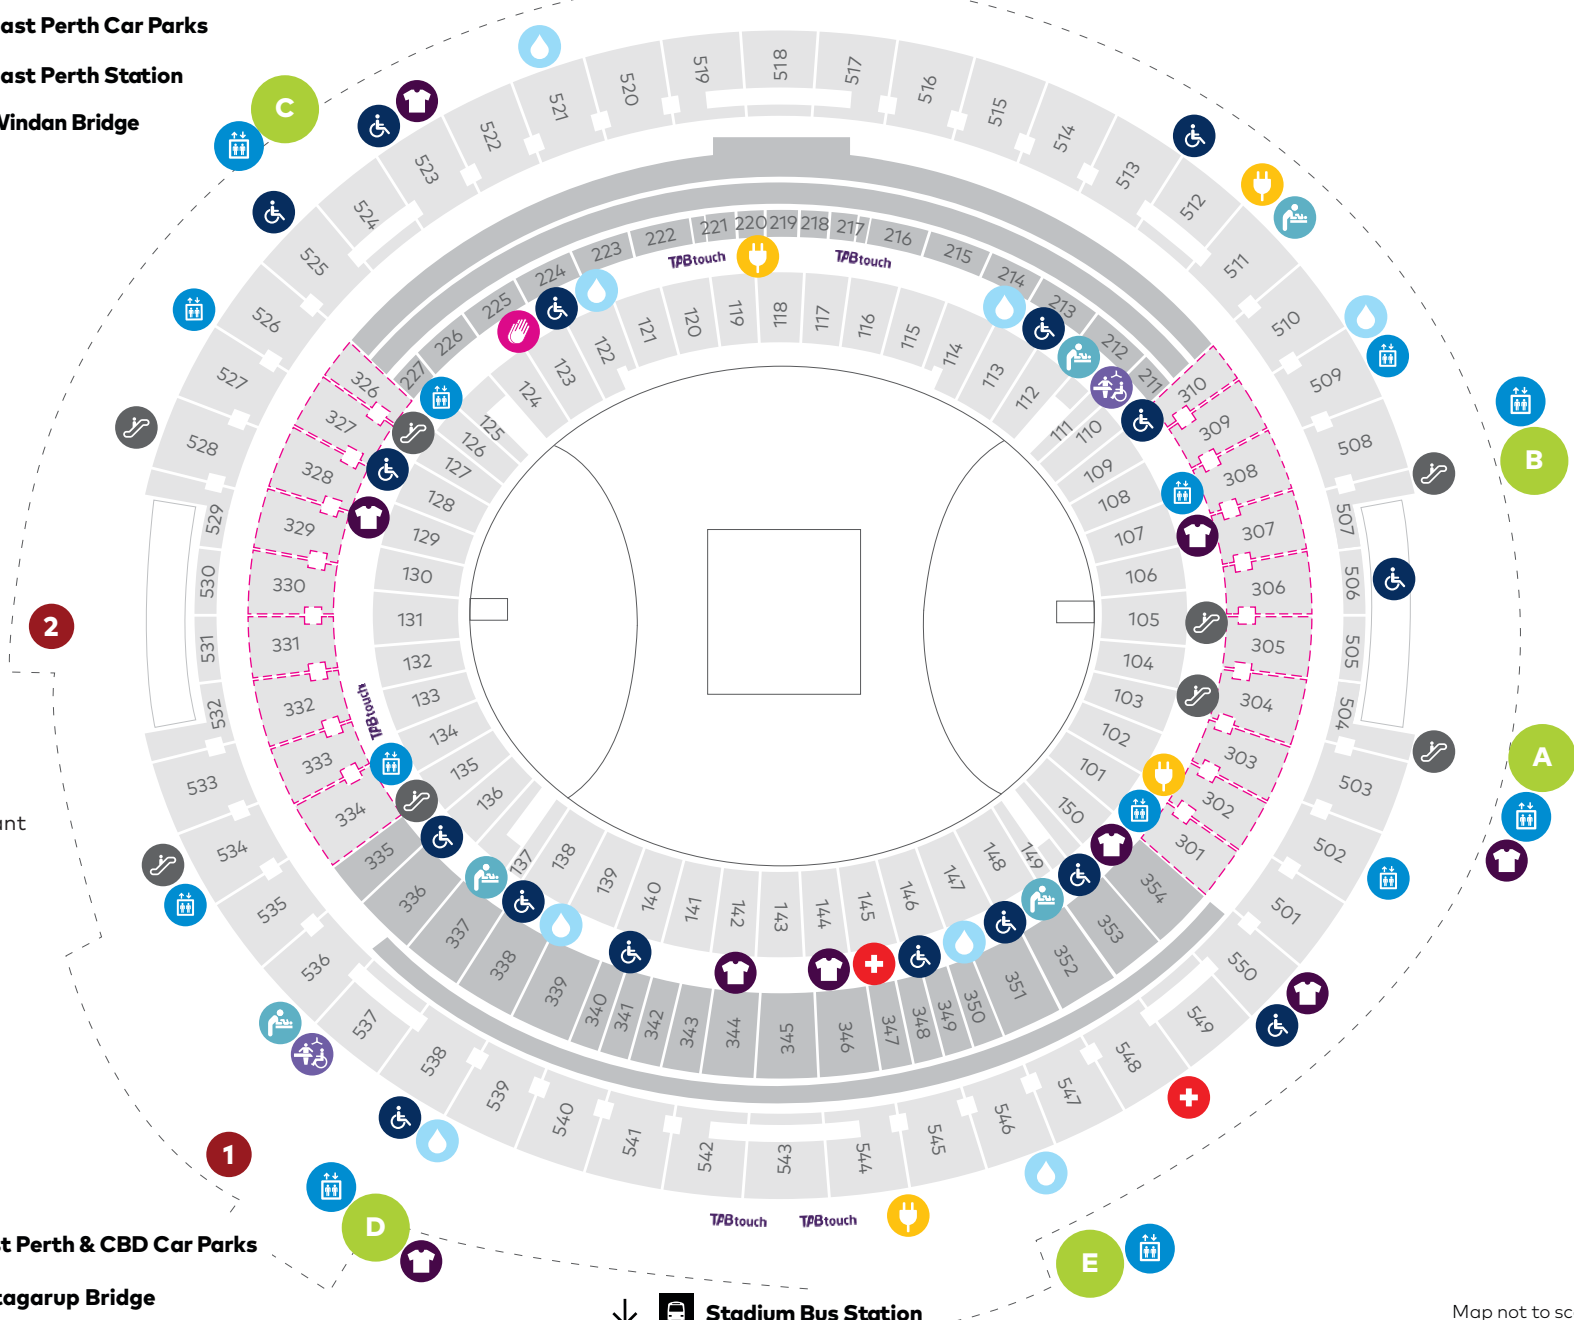

- P** East Perth Car Parks
- 🚉** East Perth Station
- 📍** Windan Bridge

LEGEND

- 🛖** Lifts
- 🚶** Escalators
- +** First Aid Room
- ♿** Changing Places
- 👶** Parenting Room
- ♿** Accessible Toilets
- 🙏** Prayer Room
- 💧** Water Fountains
- 👕** Merchandise
- 🔌** Charging Stations
- 🟢** Gates
- 1** City View Café
- 2** Goodwood Restaurant
- 🔗** Access via Level 1

- 🚉** Perth Stadium Station

- 🚗** Taxi

- P** East Perth & CBD Car Parks
- 📍** Matagarup Bridge

- 🚌** Stadium Bus Station

Map not to scale, subject to change

Victoria Park Drive